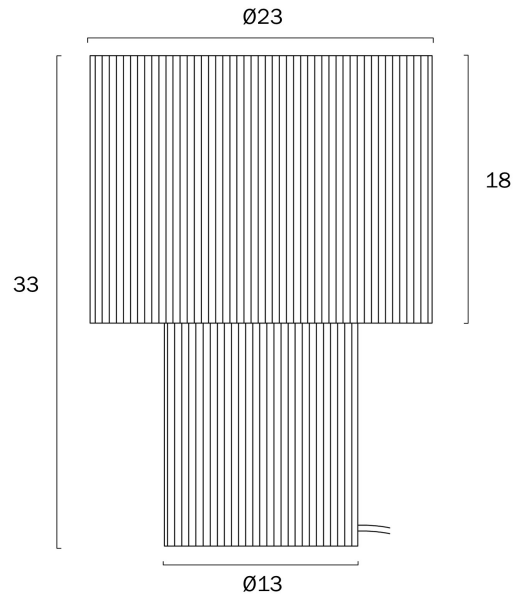

NATIVA TABLE LAMP SMALL

Note: Dimensions are only a guide and may vary due to manufacturing variations.

LIGHT SOURCE

Voltage Input

240V

Total Wattage (max)

25

Globe Type

E27

Globe / Light Source qty

1

Globe / Light Source included

No

Dimmable

Globe Dependant

SPECIFICATIONS

Lead and Plug

Yes

Switch

Inline Switch

IP rating

IP20

Height Adjustable?

No

Fixture Weight (Kg)

0.66

Fixture Height (cm)

33

Fixture Diameter (cm)

23

Cable Length (cm)

180 (30+Inline Switch+150)