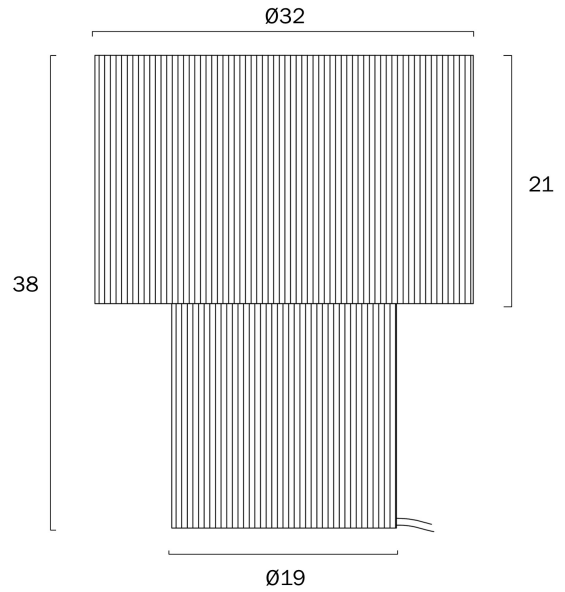

NATIVA TABLE LAMP LARGE

Note: Dimensions are only a guide and may vary due to manufacturing variations.

LIGHT SOURCE

Voltage Input

240V

Total Wattage (max)

25

Globe Type

Fixture Weight (Kg)

0.89

Fixture Height (cm)

38

Fixture Diameter (cm)

32

Cable Length (cm)

180 (30+Inline Switch+150)