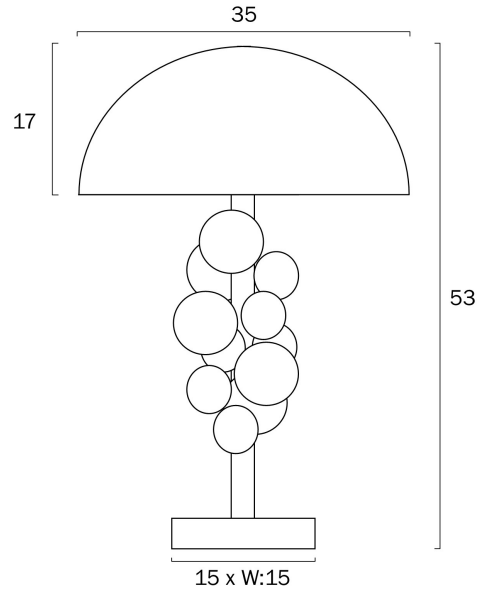

NARVIK TABLE LAMP

Note: Dimensions are only a guide and may vary due to manufacturing variations.

LIGHT SOURCE

Voltage Input

240V

Total Wattage (max)

25

Globe Type

E27 - Fancy Round

Globe / Light Source qty

2

Globe / Light Source included

No

Dimmable

Globe Dependant

SPECIFICATIONS

Fixture Height (cm)

53

Fixture Diameter (cm)

35

Cable Length (cm)

180 (30+Inline Switch+150)

WARRANTY

Replacement Warranty