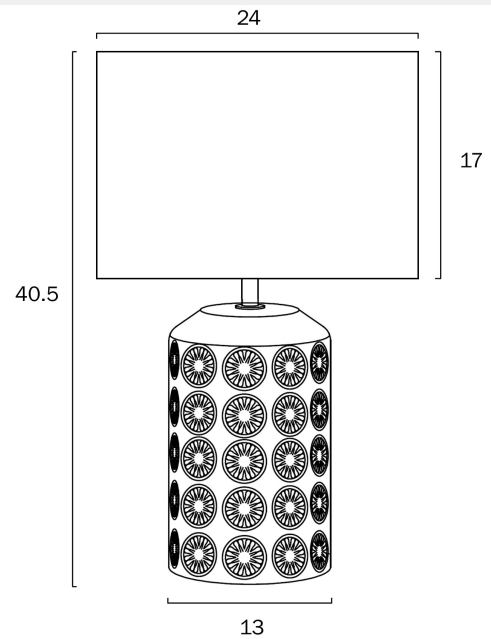

NANCY CERAMIC TABLE LAMP

LIGHT SOURCE

Voltage Input

240V

Total Wattage (max)

25

Globe Type

E27

Fixture Material

Fabric,Ceramic

Fixture Finish

Gloss

PRODUCT DIMENSIONS

Fixture Height (cm)

40

Fixture Diameter (cm)