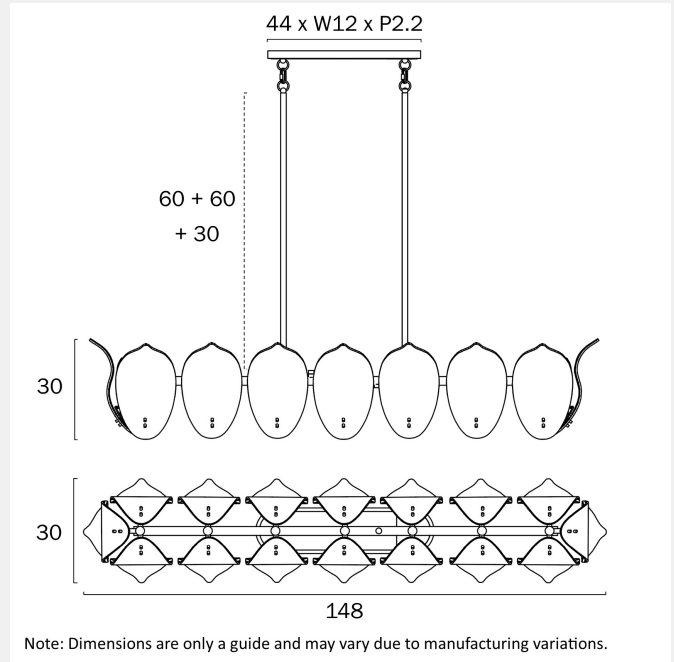

MONTE 16 RECTANGULAR PENDANT LIGHT

LIGHT SOURCE

Voltage Input

240V

Total Wattage (max)

400

Wattage

25

Globe Type

E14

Globe / Light Source qty

16

Globe / Light Source included

No

Dimmable

Globe Dependant

SPECIFICATIONS

Lead and Plug

No

IP rating

IP20

Suspension Type

Rod (1x300)+(2x600)

Height Adjustable?

Yes

Mounting

Surface

Electrical Protection

CLASS I - HIGH VOLTAGE, EARTH REQUIRED

COLOUR AND MATERIAL

Fixture Material

Iron,Glass

Fixture Finish

Plated

WARRANTY

Replacement Warranty

*3 Years

PRODUCT DIMENSIONS

Fixture Weight (Kg)

23.5