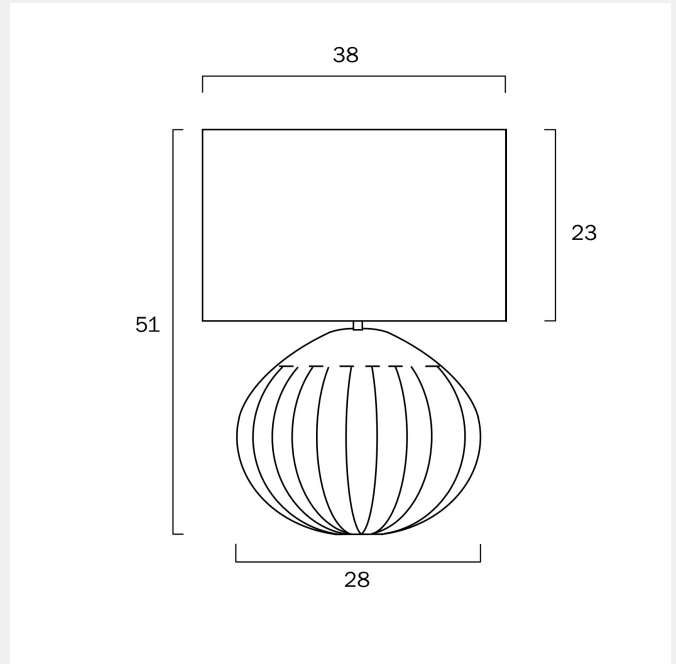

MOHAN TABLE LAMP

LIGHT SOURCE

Voltage Input

240V

Total Wattage (max)

25

Globe Type

E27

Fixture Material

Rattan

PRODUCT DIMENSIONS

Fixture Height (cm)

49.5

Fixture Diameter (cm)

38

Cable Length (cm)