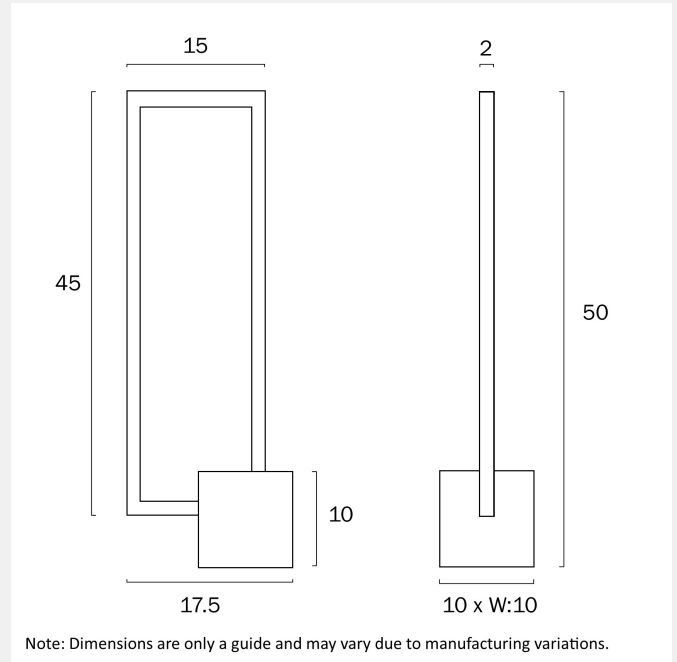

### LIGHT SOURCE

**Voltage Input**

240V

**Total Wattage (max)**

12

**Globe Type**

LED integrated SMD

**Globe / Light Source qty**

### PRODUCT DIMENSIONS

**Fixture Weight (Kg)**

2.05

## Fixture Width (cm)

17.5