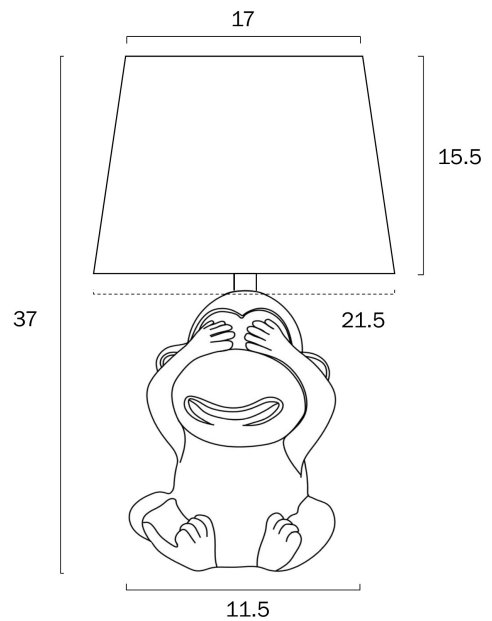

MISARU CERAMIC TABLE LAMP

Note: Dimensions are only a guide and may vary due to manufacturing variations.

LIGHT SOURCE

Voltage Input

240V

Total Wattage (max)

25

Globe Type

COLOUR AND MATERIAL

Fixture Material

Fabric,Ceramic

Fixture Finish

Gloss

PRODUCT DIMENSIONS

Fixture Height (cm)

38

Fixture Diameter (cm)

21.5

Cable Length (cm)

180 (30+Inline Switch+150)

WARRANTY

Replacement Warranty

*3 Years

CARE