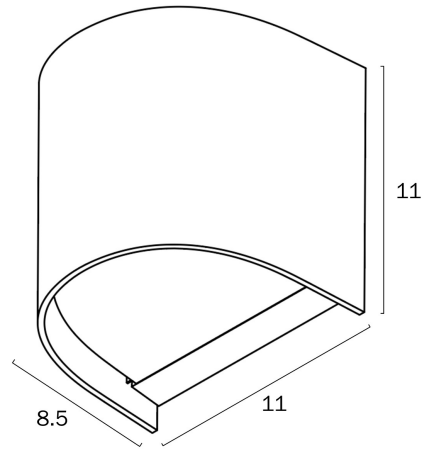

MIRO SINGLE EXTERIOR WALL LIGHT

Note: Dimensions are only a guide and may vary due to manufacturing variations.

LIGHT SOURCE

Voltage Input

240V

Total Wattage (max)

6

Globe Type

Fixture Weight (Kg)

0.25

Fixture Projection (cm)

8.5

Fixture Height (cm)

11

Fixture Width (cm)

11