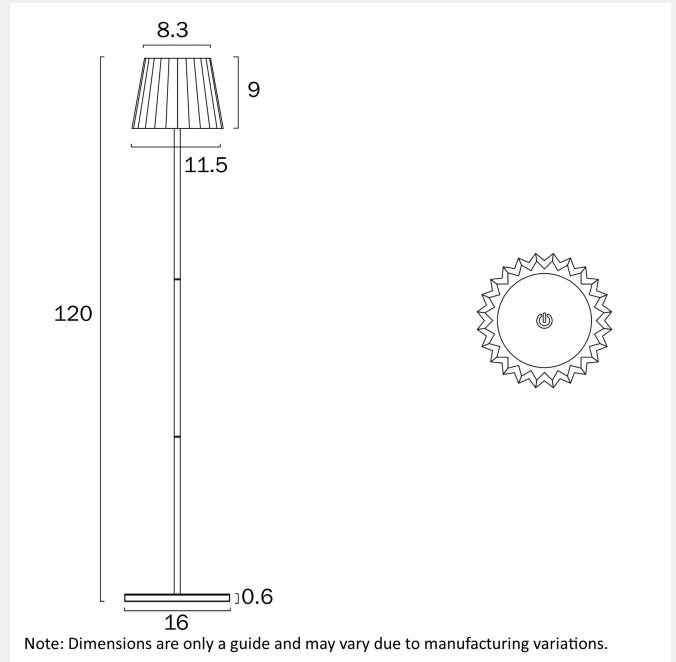

MINDY LED RECHARGEABLE FLOOR LAMP

LIGHT SOURCE

Total Wattage (max)

3

Globe Type

LED integrated SMD

Globe / Light Source included

Yes

Color Kelvin

3 CCT (3000k - 4000k - 5000k)

Color Temperature

Warm White; Natural White; Cool White

Dimmable

Touch

CRI (Color Rendering Index)

>80

Lumens

300

SPECIFICATIONS

USB Port

Yes

Switch

Yes - 3 way Touch Switch

IP rating

IP54

Battery Capacity (mAh)

2x2000 (6-24 hour capacity)

Height Adjustable?

Yes

Electrical Protection

CLASS III - LOW VOLTAGE, <54v

COLOUR AND MATERIAL

Fixture Material

Iron

Fixture Finish

Sand

PRODUCT DIMENSIONS

Fixture Weight (Kg)

1.5

Fixture Height (cm)

120