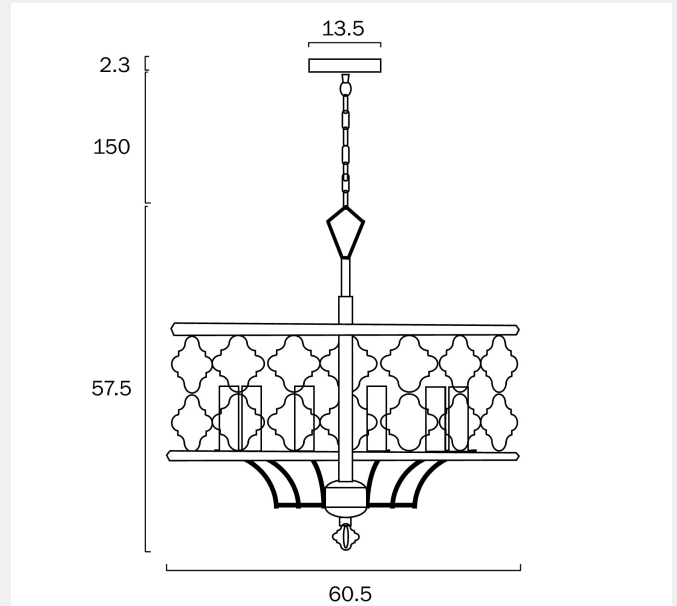

MIMOSA 6 ROUND PENDANT LIGHT

Note: Dimensions are only a guide and may vary due to manufacturing variations.

LIGHT SOURCE

Voltage Input

240V

Total Wattage (max)

150

Wattage

25

Globe Type

E14

Globe / Light Source qty

6

Globe / Light Source included

No

Dimmable

Globe Dependant

SPECIFICATIONS

Lead and Plug

No

IP rating

IP20

Suspension Type

Chain

Metal,Crystal

WARRANTY

Replacement Warranty

*3 Years

PRODUCT DIMENSIONS

Fixture Diameter (cm)

61

Fixture Height (cm)