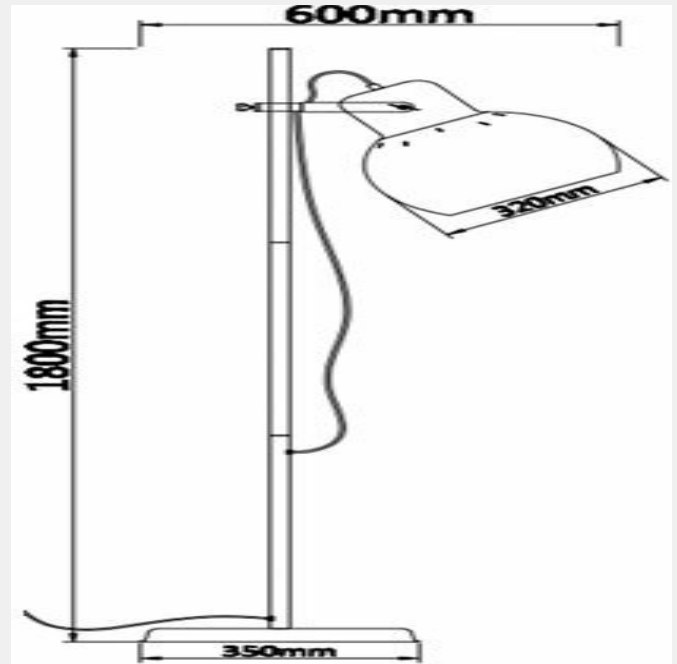

MENTO FLOOR LAMP

LIGHT SOURCE

Voltage Input

240V

Total Wattage (max)

25

Globe Type

E27

15

Fixture Height (cm)

180

Fixture Width (cm)

60

Cable Length (cm)

200 (50+Foot Switch+150)

WARRANTY