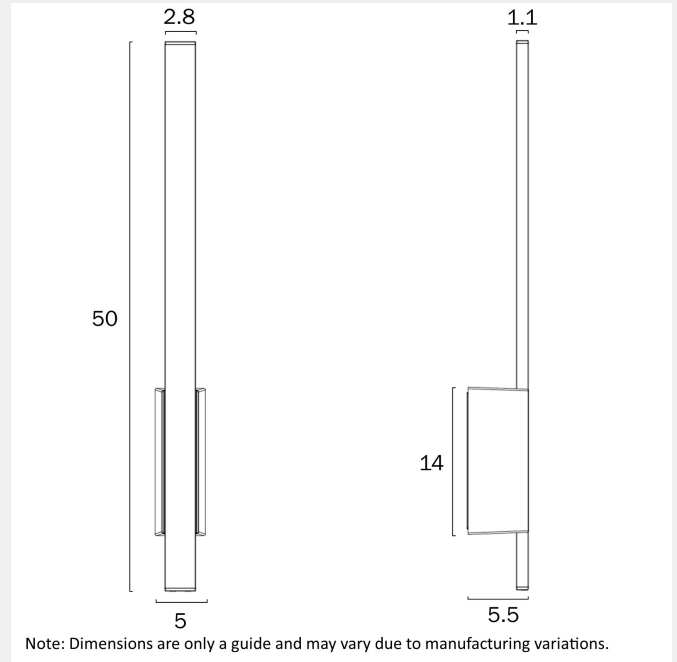

### LIGHT SOURCE

**Voltage Input**

240V

**Total Wattage (max)**

8

**Globe Type**

LED integrated SMD

**Globe / Light Source qty**