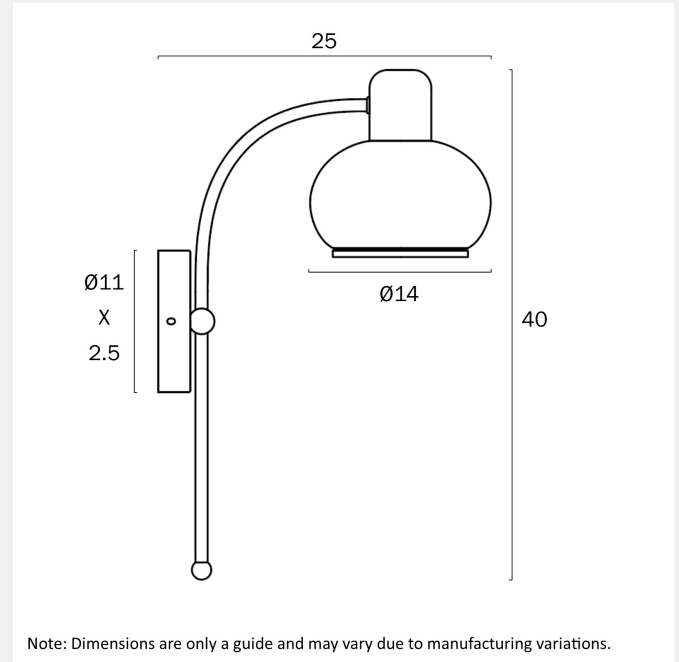

MARBELL WALL LIGHT

LIGHT SOURCE

Voltage Input

240V

Total Wattage (max)

25

Globe Type

E27

0.45

Fixture Projection (cm)

25

Fixture Width (cm)

14

Fixture Height (cm)

40

WARRANTY