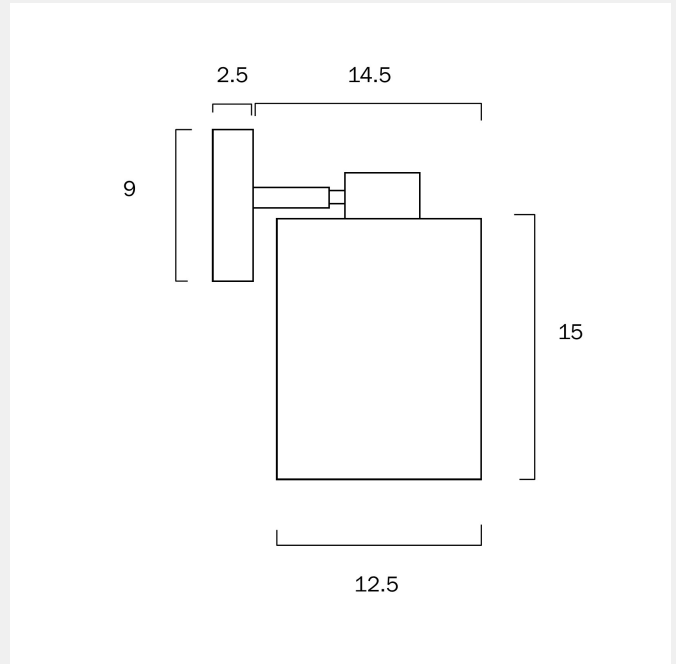

MALONE WALL LIGHT

LIGHT SOURCE

Voltage Input

240V

Total Wattage (max)

25

Globe Type

E27

No

COLOUR AND MATERIAL

Fixture Material

Iron,Fabric

PRODUCT DIMENSIONS

Fixture Projection (cm)

13.25

Fixture Diameter (cm)