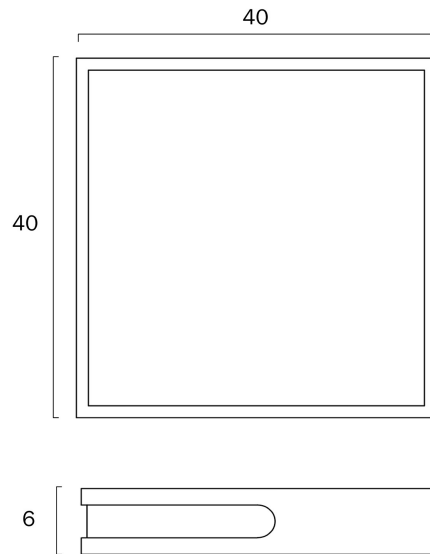

## LYRIC 40CM 24W 3CCT SQUARE LED OYSTER STEP DIMMABLE CEILING LIGHT

Note: Dimensions are only a guide and may vary due to manufacturing variations.

---

**Fixture Weight (Kg)**

1.9

**Fixture Projection (cm)**

6

**Fixture Length (cm)**

40

**Fixture Width (cm)**