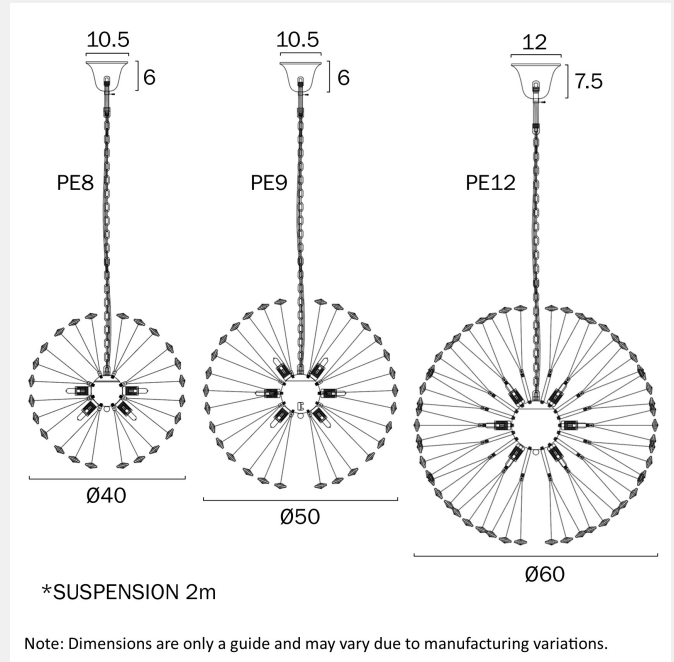

LERIDA 8 PENDANT LIGHT ROUND

LIGHT SOURCE

Voltage Input

240V

Total Wattage (max)

48

Wattage

6

SPECIFICATIONS

Lead and Plug

No

IP rating

IP20

Suspension Type

Chain

Height Adjustable?