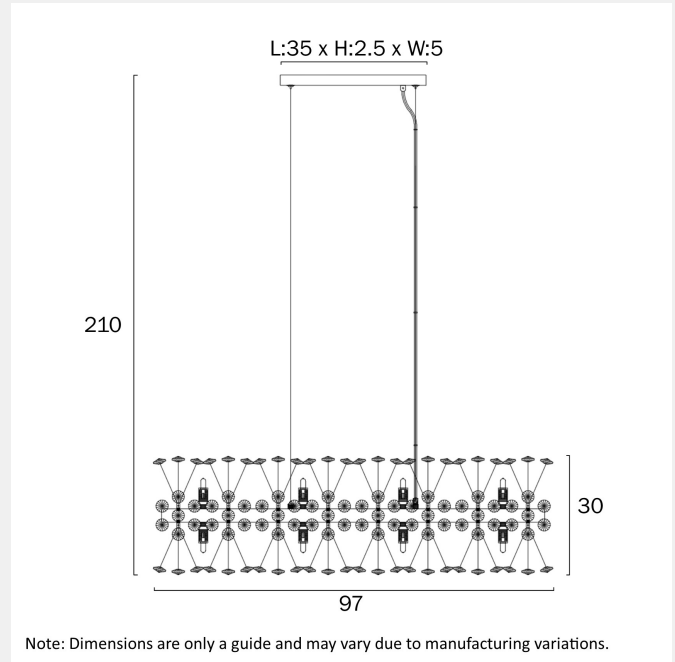

LERIDA 12 RECTANGULAR PENDANT LIGHT

Note: Dimensions are only a guide and may vary due to manufacturing variations.

LIGHT SOURCE

Voltage Input

240V

Total Wattage (max)

72

Wattage

Globe Dependant

SPECIFICATIONS

Lead and Plug

No

IP rating

IP20

Suspension Type

Chain

5.25

Telbix.

Fixture Length (cm)

97

Fixture Width (cm)

30

Suspension Length (cm)

200