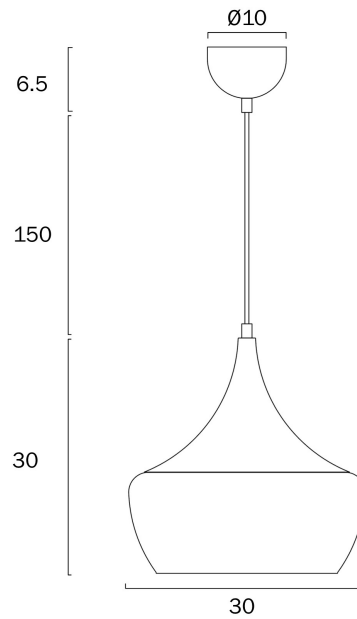

LANDY PENDANT LIGHT

Note: Dimensions are only a guide and may vary due to manufacturing variations.

LIGHT SOURCE

Voltage Input

240V

Total Wattage (max)

25

Globe Type

E27

Globe / Light Source qty

1

Globe / Light Source included

No

Dimmable

Globe Dependant

SPECIFICATIONS

Smoke

WARRANTY

Replacement Warranty

*3 Years

PRODUCT DIMENSIONS

Fixture Diameter (cm)

30

Fixture Height (cm)