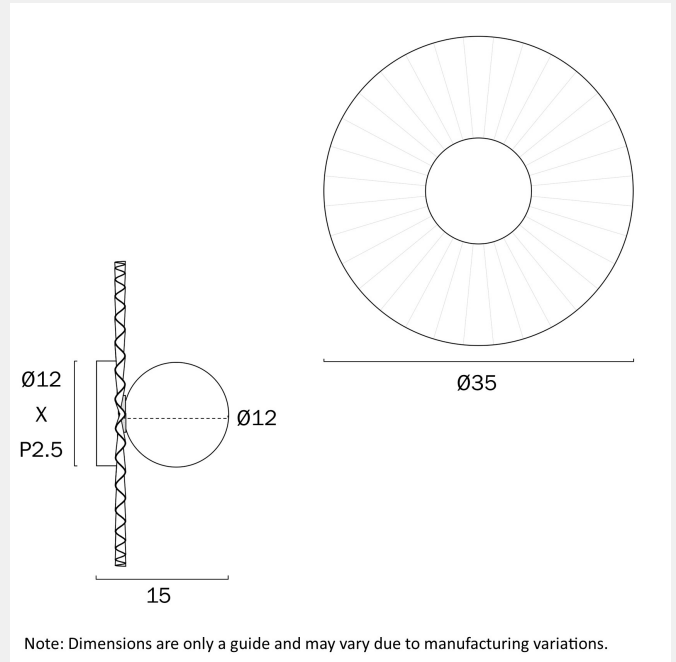

KINSO 35CM WALL LIGHT

LIGHT SOURCE

Voltage Input

240V

Total Wattage (max)

6

Globe Type

G9

Globe / Light Source qty

1

Globe / Light Source included

No

Dimmable

Globe Dependant

SPECIFICATIONS

Lead and Plug

No

IP rating

IP20

Electrical Protection

CLASS I – HIGH VOLTAGE, EARTH REQUIRED

Mounting

Surface

Height Adjustable?

No

COLOUR AND MATERIAL

Fixture Material

Iron,Glass

Fixture Finish

Textured

PRODUCT DIMENSIONS

Fixture Weight (Kg)

0.95

Fixture Projection (cm)

15

Fixture Diameter (cm)

35

WARRANTY

Replacement Warranty

*3 Years