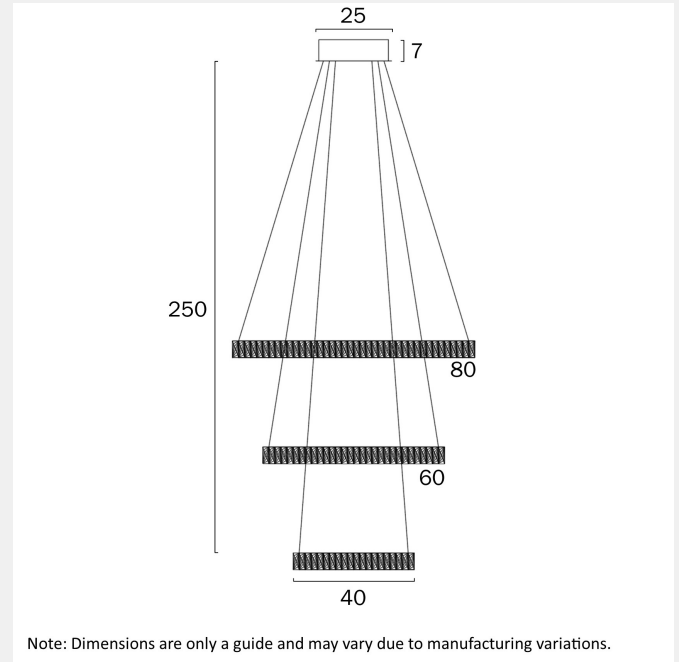

JURA 3 TIER LED PENDANT LIGHT

LIGHT SOURCE

Voltage Input

240V

Total Wattage (max)

108

Globe Type

LED integrated SMD

*3 Years

PRODUCT DIMENSIONS

Fixture Weight (Kg)

17

Fixture Diameter (cm)

80

Suspension Length (cm)

250