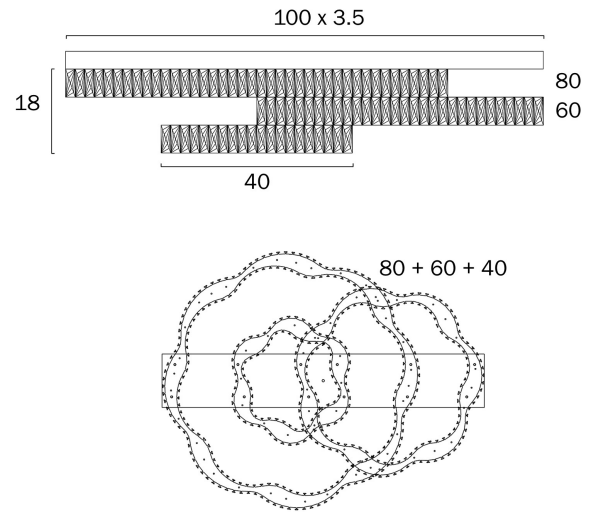

JURA 3 RING CTC CEILING LIGHT

LIGHT SOURCE

CRI (Color Rendering Index)

>80

CARE

Care Instructions

Do not use strong liquid cleaners, Wipe clean with a dry cloth. Aluminium, Brass and Stainless Steel will naturally oxidised and change overtime. Exterior products require regular four (4) monthly cleaning and maintenance to ensure they do not accumulate dirt or other environmental deposits. Wipe the product with a mild detergent and warm water to remove surface deposits. Rinse with fresh water and wipe dry with a soft cloth. An extra temporary protection barrier of water displacement oil can help to maintain the surface, such as WD40, sprayed onto a soft cloth and rubbed onto the surface.