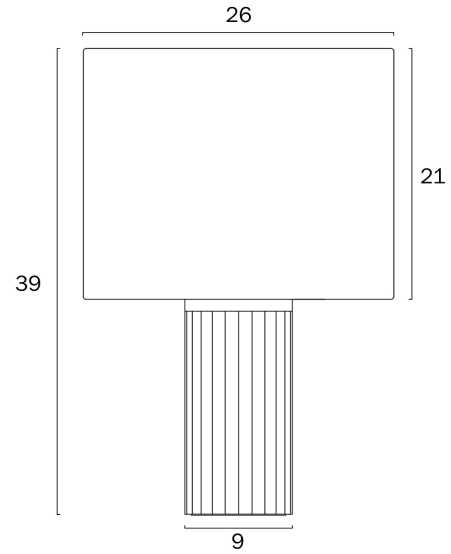

JACONA TABLE LAMP

Note: Dimensions are only a guide and may vary due to manufacturing variations.

LIGHT SOURCE

Voltage Input

240V

Total Wattage (max)

25

Globe Type

Fixture Weight (Kg)

1

Fixture Height (cm)

39

Fixture Diameter (cm)

26

Fixture Width (cm)

26