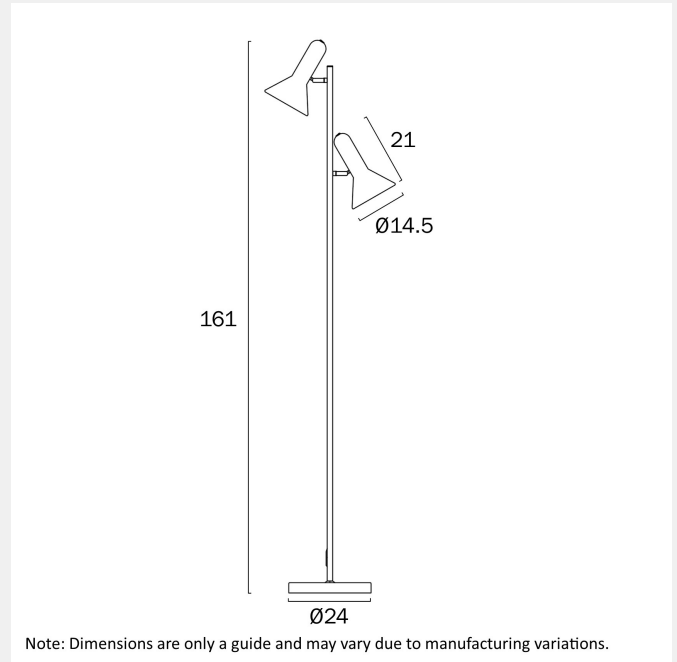

HYVIK FLOOR LAMP

LIGHT SOURCE

Voltage Input

240V

Total Wattage (max)

50

Wattage

25

Globe Type

E27

Globe / Light Source qty

2

Globe / Light Source included

No

Dimmable

Globe Dependant

SPECIFICATIONS

Lead and Plug

Yes

Switch

Rocker switch

IP rating

IP20

Height Adjustable?

Yes

Electrical Protection

CLASS II - DOUBLE INSULATED, EARTH NOT REQUIRED

COLOUR AND MATERIAL

Fixture Material

Iron

Fixture Finish

Matte

PRODUCT DIMENSIONS

Fixture Weight (Kg)

3.82

Fixture Height (cm)

161

Cable Length (cm)

180