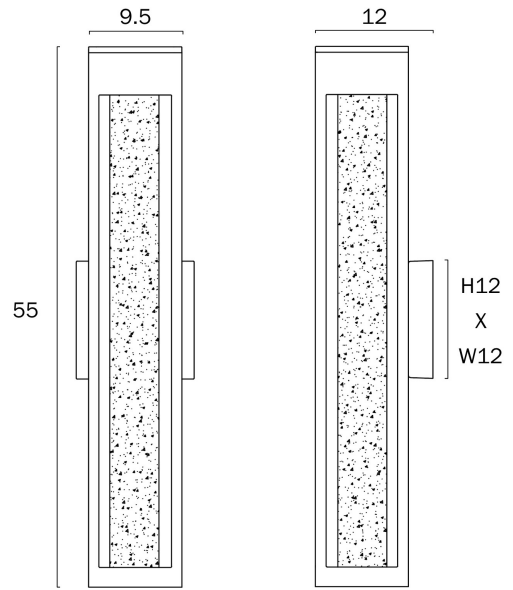

## HOLLIS 55CM EXTERIOR LED WALL LIGHT

Note: Dimensions are only a guide and may vary due to manufacturing variations.

### LIGHT SOURCE

**Voltage Input**

240V

**Total Wattage (max)**

10

**Globe Type**

LED integrated SMD

**Globe / Light Source qty**

### PRODUCT DIMENSIONS

**Fixture Weight (Kg)**

3.87

## Fixture Width (cm)

12