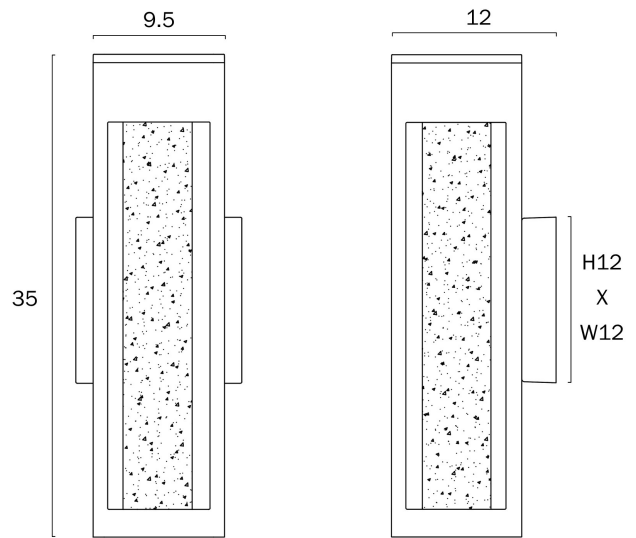

HOLLIS 35CM EXTERIOR LED WALL LIGHT

Note: Dimensions are only a guide and may vary due to manufacturing variations.

LIGHT SOURCE

Voltage Input

240V

Total Wattage (max)

10

Globe Type

LED integrated SMD

Globe / Light Source qty

1

Globe / Light Source included

Yes

Color Kelvin

3000k

Color Temperature

Fixture Weight (Kg)

2.65

Telbix.

Fixture Projection (cm)

12

Fixture Height (cm)

35

Fixture Width (cm)