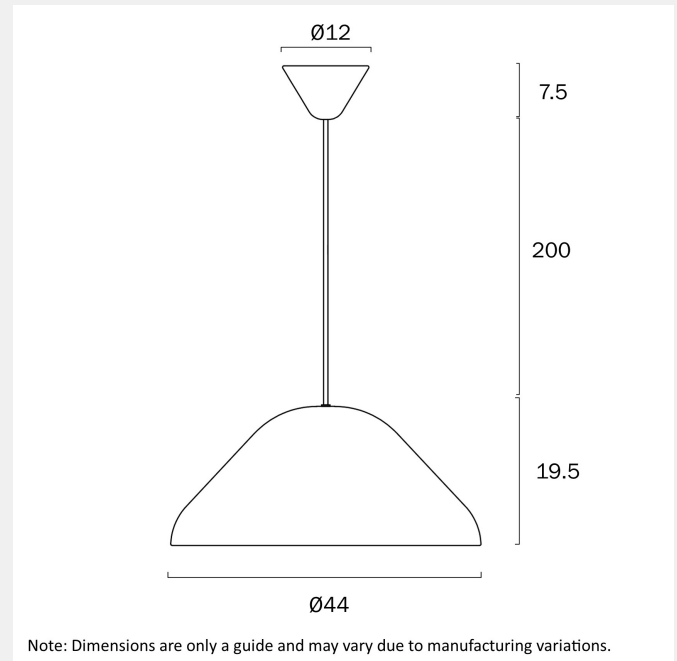

HANAMI 44CM PENDANT LIGHT LARGE

LIGHT SOURCE

Voltage Input

240V

Total Wattage (max)

25

Globe Type

E27

Fixture Finish

Satin

WARRANTY

Replacement Warranty

*3 Years

PRODUCT DIMENSIONS

Fixture Weight (Kg)

1.5

Fixture Diameter (cm)

44

Fixture Height (cm)

19.5

Suspension Length (cm)

200

OTHER

Installation Required