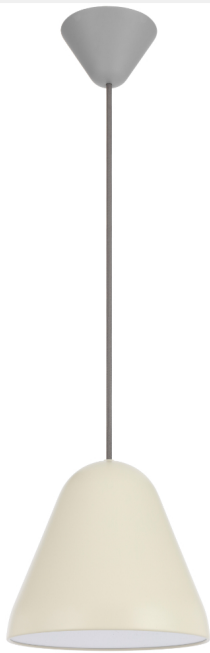

HANAMI 22CM PENDANT LIGHT SMALL

Note: Dimensions are only a guide and may vary due to manufacturing variations.

LIGHT SOURCE

Voltage Input

240V

Total Wattage (max)

25

Globe Type

E27

Globe / Light Source qty

1

Globe / Light Source included

No

Dimmable

Globe Dependant

SPECIFICATIONS

0.7

Fixture Diameter (cm)

22

Fixture Height (cm)

19.5

Suspension Length (cm)

200

OTHER