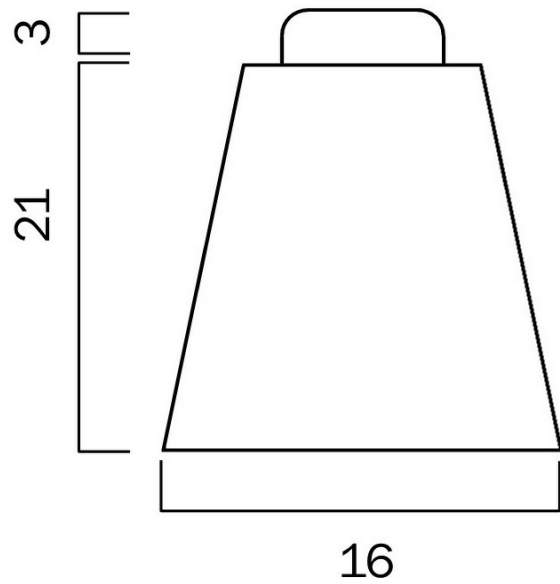

HALY BATTEN FIX CEILING LIGHT

LIGHT SOURCE

Globe Type

B22

Globe / Light Source qty

1

Globe / Light Source included

No

Dimmable

Globe Dependant

SPECIFICATIONS

Lead and Plug

No

IP rating

IP20

Mounting

Batten Fix (DIY)

COLOUR AND MATERIAL

Fixture Material

Glass,Metal

PRODUCT DIMENSIONS

Fixture Weight (Kg)

0.6

Fixture Projection (cm)

24

Fixture Height (cm)

21

Fixture Diameter (cm)

16

WARRANTY

Replacement Warranty

*3 Years