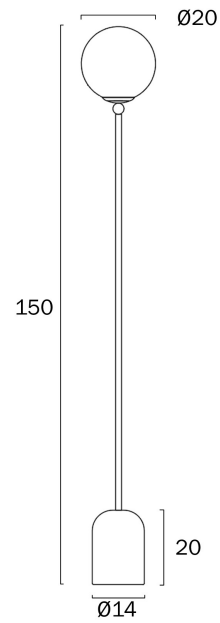

## GINA FLOOR LAMP

Note: Dimensions are only a guide and may vary due to manufacturing variations.

### LIGHT SOURCE

**Voltage Input**

240V

**Total Wattage (max)**

25

**Globe Type**

E27

**Globe / Light Source qty**

### SPECIFICATIONS

**Lead and Plug**

Yes

**Switch**

Foot Switch

**IP rating**

IP20

**Height Adjustable?**

### PRODUCT DIMENSIONS

**Fixture Weight (Kg)**

9

**Fixture Height (cm)**

150

**Fixture Diameter (cm)**

20

**Cable Length (cm)**