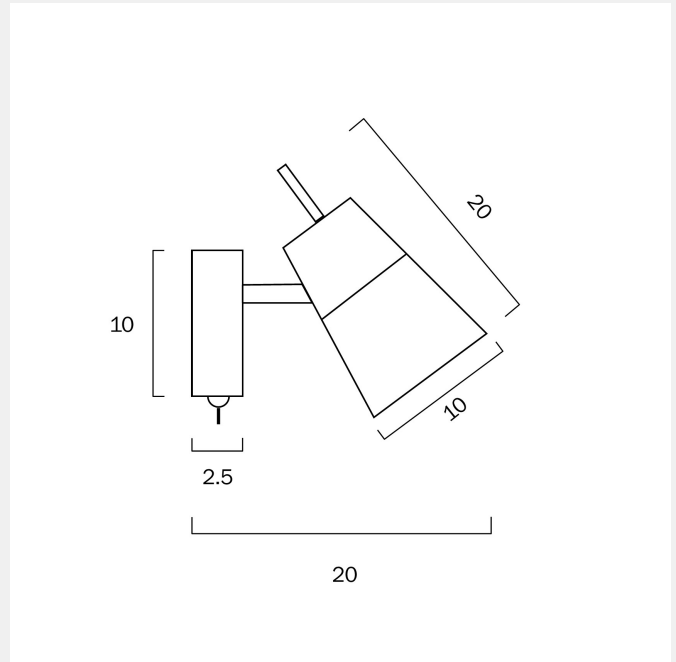

GIBSON WALL LIGHT

LIGHT SOURCE

Voltage Input

240V

Total Wattage (max)

14

Globe Type

E27

Surface

Height Adjustable?

No

COLOUR AND MATERIAL

Fixture Material

Metal

PRODUCT DIMENSIONS

Fixture Projection (cm)