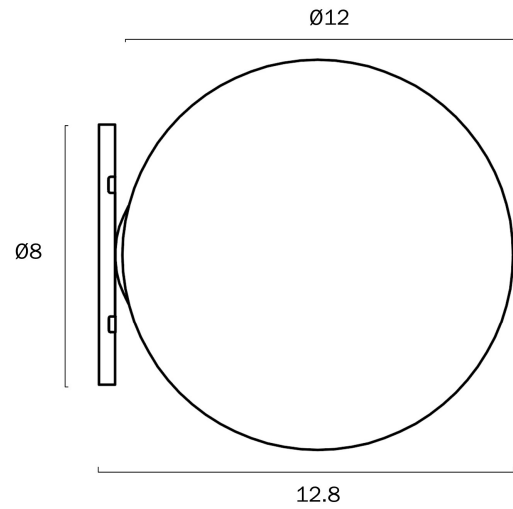

GASTON WALL LIGHT

Note: Dimensions are only a guide and may vary due to manufacturing variations.

LIGHT SOURCE

Voltage Input

240V

Total Wattage (max)

6

Globe Type

Fixture Weight (Kg)

0.55

Fixture Projection (cm)

12.8

Fixture Width (cm)

12

Fixture Height (cm)

12