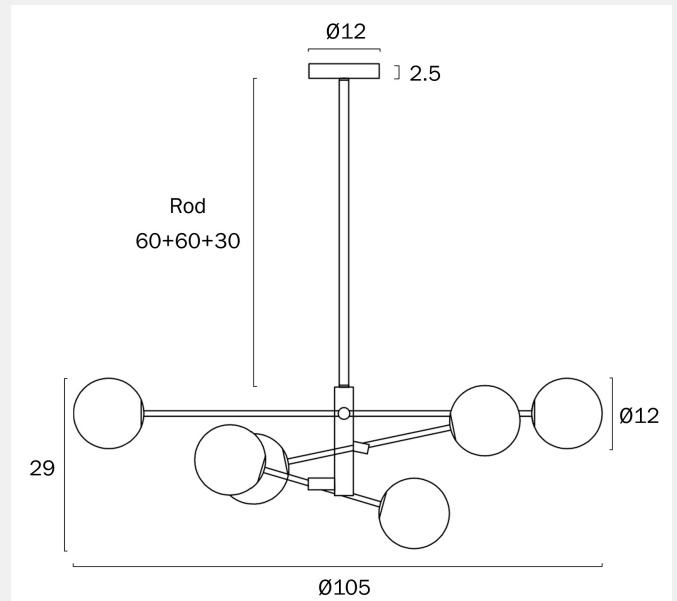

## GASTON 6 PENDANT LIGHT

Note: Dimensions are only a guide and may vary due to manufacturing variations.

### LIGHT SOURCE

**Voltage Input**

240V

**Total Wattage (max)**

36

**Wattage**

6

**Globe Type**

### SPECIFICATIONS

**Lead and Plug**

No

**IP rating**

IP20

**Suspension Type**

Rod (1x300)+(2x600)

**Height Adjustable?**

## PRODUCT DIMENSIONS

---

**Fixture Weight (Kg)**

2.05

**Fixture Diameter (cm)**

105

**Fixture Height (cm)**

29