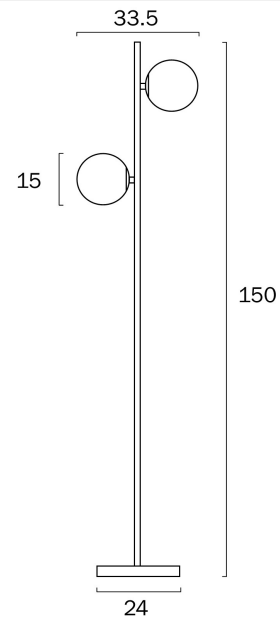

## FIGARO FLOOR LAMP

Note: Dimensions are only a guide and may vary due to manufacturing variations.

### LIGHT SOURCE

**Voltage Input**

240V

**Total Wattage (max)**

50

**Wattage**

25

**Globe Type**

### PRODUCT DIMENSIONS

**Fixture Weight (Kg)**

4.2

**Fixture Height (cm)**

150

**Fixture Length (cm)**

33.5

**Fixture Width (cm)**

24

**telbix.**

**Cable Length (cm)**

200 (50+Foot Switch+150)