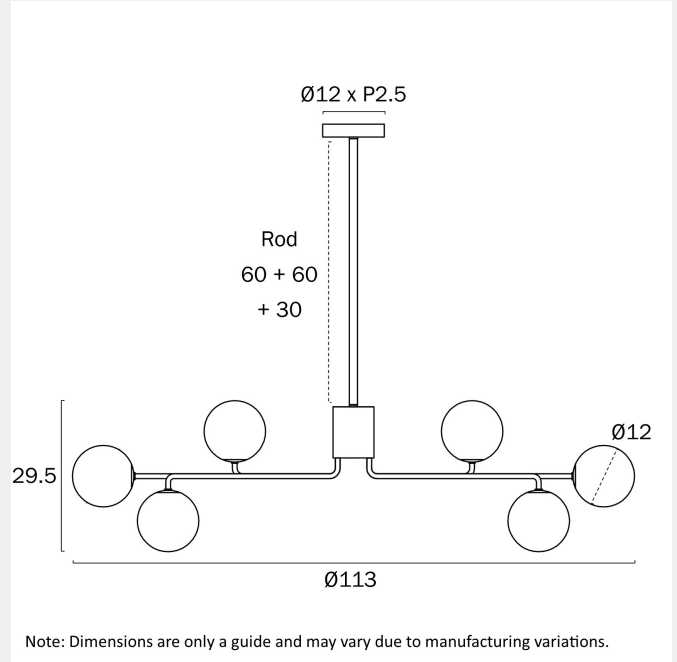

FELTON 12 PENDANT LIGHT

LIGHT SOURCE

Voltage Input

240V

Total Wattage (max)

72

Wattage

6

Globe Type

G9

Globe / Light Source qty

12

Globe / Light Source included

No

Dimmable

Globe Dependant

SPECIFICATIONS

Lead and Plug

No

IP rating

IP20

Suspension Type

Rod (1x300)+(2x600)

Height Adjustable?

Yes

Raked Ceiling Compatible

No

Mounting

Surface

Electrical Protection

CLASS I - HIGH VOLTAGE, EARTH REQUIRED

COLOUR AND MATERIAL

Fixture Material

Glass,Iron

Fixture Finish

Matte

WARRANTY

Replacement Warranty

*3 Years