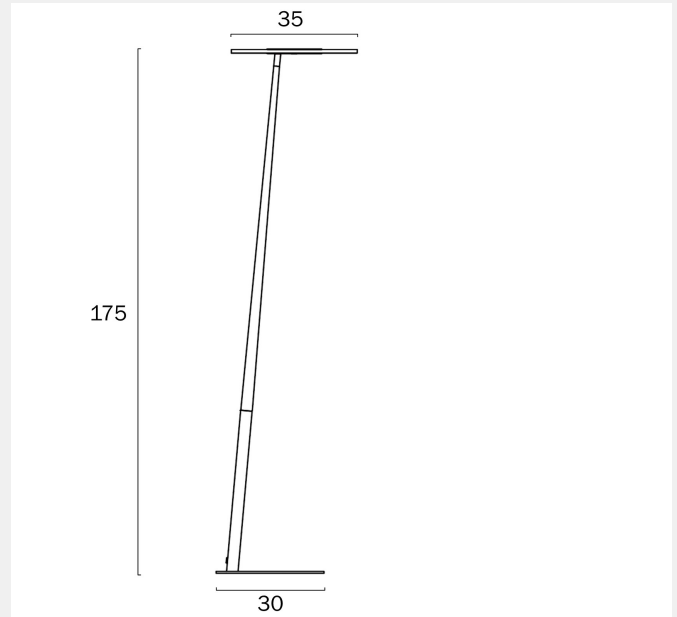

FARO LED FLOOR LAMP

Note: Dimensions are only a guide and may vary due to manufacturing variations.

LIGHT SOURCE

Voltage Input

240V

Total Wattage (max)

12

Globe Type

LED integrated SMD

Globe / Light Source included

Yes

Color Kelvin

3 CCT (3000k - 4000k - 5000k)

Color Temperature

Warm White; Natural White; Cool White

Dimmable

COLOUR AND MATERIAL

Fixture Material

Iron,Acrylic

Fixture Finish

Sand

PRODUCT DIMENSIONS

Fixture Weight (Kg)

6.1