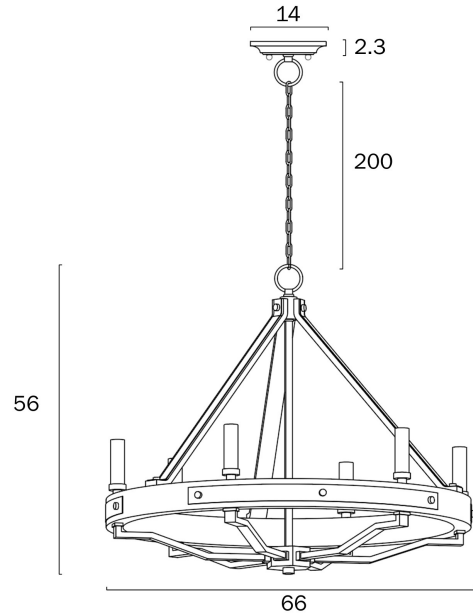

DARIEN 6 PENDANT LIGHT

Note: Dimensions are only a guide and may vary due to manufacturing variations.

LIGHT SOURCE

Voltage Input

240V

Total Wattage (max)

150

Wattage

25

Globe Type

E14

Globe / Light Source qty

6

Globe / Light Source included

No

Dimmable

Globe Dependant

SPECIFICATIONS

Lead and Plug

No

IP rating

IP20

Suspension Type

Chain

6.27

Telbix.

Fixture Diameter (cm)

66

Fixture Height (cm)

56

Suspension Length (cm)

200