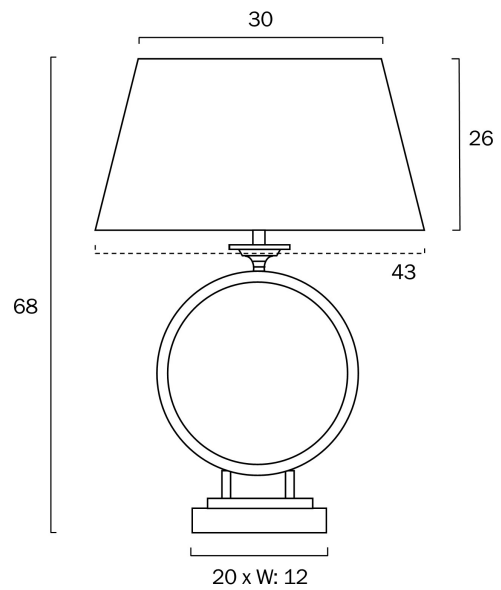

BRENA TABLE LAMP

Note: Dimensions are only a guide and may vary due to manufacturing variations.

LIGHT SOURCE

Voltage Input

240V

Total Wattage (max)

25

Globe Type

COLOUR AND MATERIAL

Fixture Material

Iron,Fabric

PRODUCT DIMENSIONS

Fixture Weight (Kg)

3

Fixture Height (cm)

68