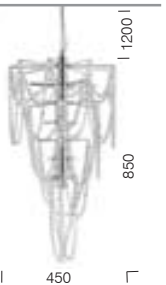

Miramar

PENDANT

Clear crystal draped over a simple modern frame create the perfect gracious chandelier. Understated, yet majestic, new-age chandelier for today's modern decor.

Miramar 12 pendant
12x10 watt G4 JC 12v