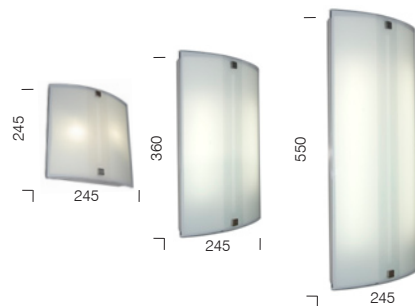

Colours: Nickel with frost glass.