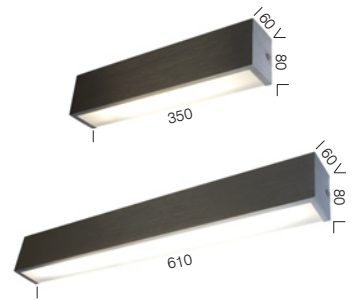

Glenn

WALL LAMP

The superior look of machined aluminium matches perfectly with architectural details. The fluorescent light source is perfectly cast top and bottom providing a subtle atmosphere.

Glenn 35 wall lamp
8 watt T5 5000k

Glenn 61 wall lamp
14 watt T5 5000k

Colours: Aluminium with opal.