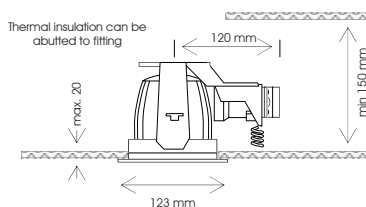

FEATURES:

- Steel / aluminium construction
- Polished aluminium reflector
- Glass face
- Mains voltage
- PLC lamp ready
- Easy installation
- Lightweight design

ERO 12

Snap-on face
Size: L 175 x 123 H 100
Cut out: 110 x 110
Lamp*: Recommended
SMS 14 watt E27 energy saver
2700 or 4000 K * required

Color :
Nickel matt / frost
BC: 9 329501 022689
White / frost
BC: 9 329501 022696

Packing : 20 pce

ERO 17

Snap-on face
Size: L 215 x 175 H 110
Cut out: 160 x 160
Lamp*: Recommended
2 x SMS 14 watt E27 energy saver
2700 or 4000 K * required