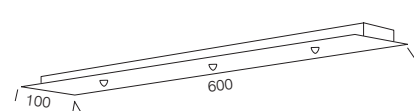

There are optional mounting plates available

**Dedra pendant**  
40 watt B15

**Colours:** Chrome plated glass.

Delphi 4 mounting plate

Delphi 3 mounting plate

260

1325

130