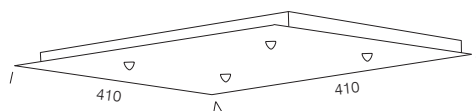

The Dedra pendant is completed with chrome-plated glass. When the glass is lit it becomes semi-transparent giving an enchanting fascinating look. Perfect for home kitchens, restaurants, or bars. Adjustable clear cable allows you to position the light at any height.

There are optional mounting plates available

Dedra pendant
40 watt B15

Colours: Chrome plated glass.

Delphi 4 mounting plate