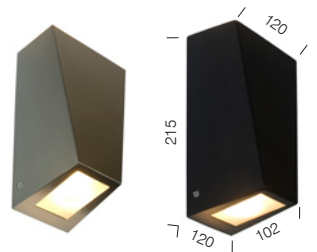

## EXTERIOR WALL LAMPS

The Conley exterior wall lamp is the latest creative style in modern outdoor lighting. Sharp lines and subtle up / down lighting perfectly accents your new home.

**Conley 2lt wall lamp**  
2x35 watt GU10 240volt  
IP 44

**Colours:** Black (ss 304) with frost glass or Stainless 304 brushed with frost glass