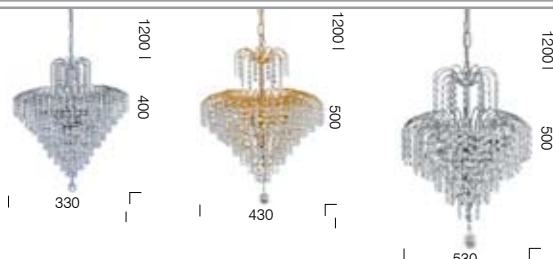

# Cascade

PENDANT

Chic and stylish, the Cascade series perfectly highlights the adorning crystal strands. A versatile and imposing chandelier at home in any décor.

**Cascade 33 4lt pendant**  
40w B15 CANDLE

**Cascade 43 5lt pendant**  
40w B15 CANDLE

**Cascade 53 8lt pendant**  
40w B15 CANDLE

**Colours:** Chrome or Gold with crystal.