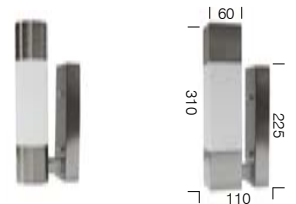

## EXTERIOR WALL LAMP

**Bass exterior round wall lamp**  
40w E27

**Bass exterior square wall lamp**  
40w E27

**Colours:** 304 stainless steel. IP44