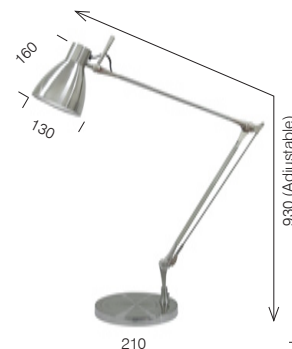

Telbix Australia

www.telbix.com