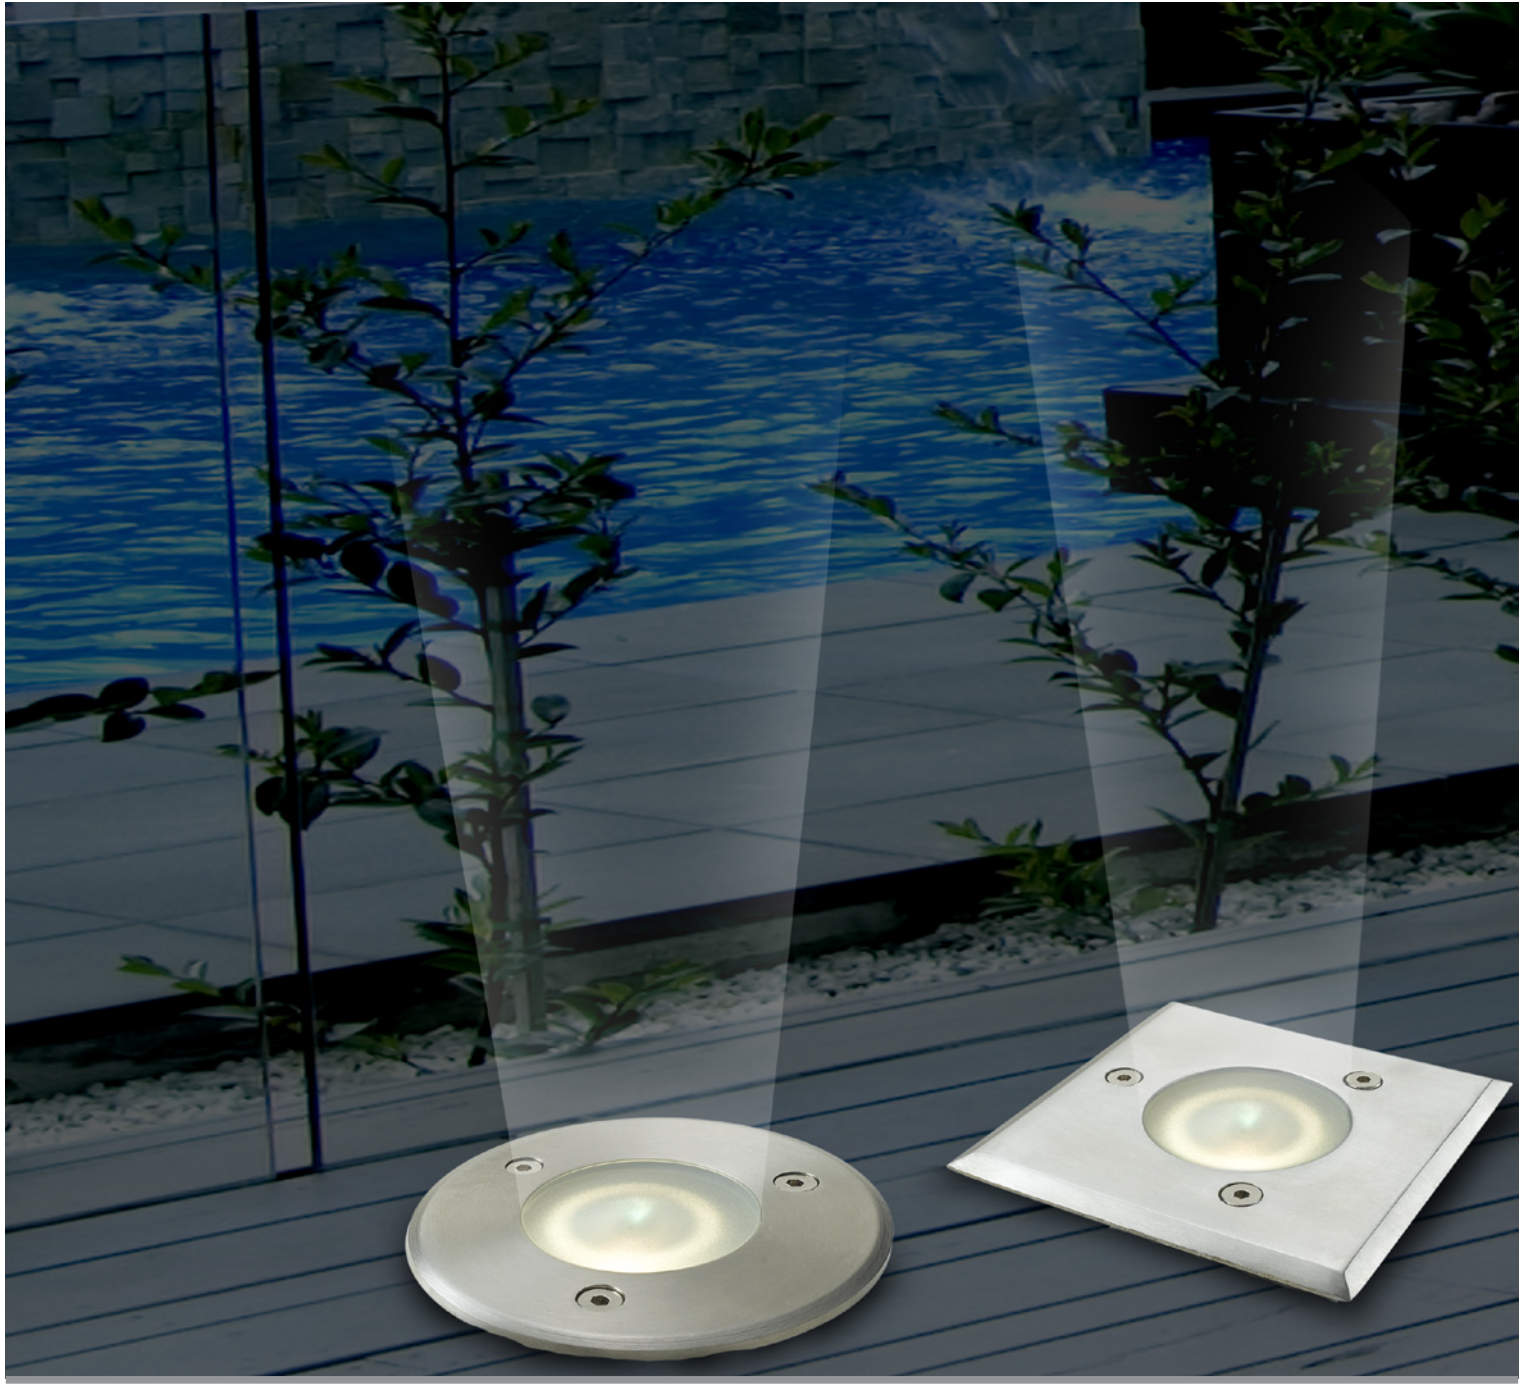

Terre

EXTERIOR GROUND LIGHT

Terre round ground light
20w MR16

Terre square ground light
20w MR16

Globe and transformer required

Colours: 304 stainless steel with frost glass.

12
VOLT