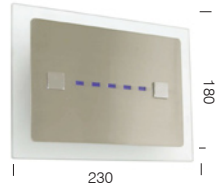

# Tara

WALL LAMP

**Tara wall lamp**  
1x100w 240v halogen R7s

**Colours:** Nickel with frosted glass.

# Biasi

WALL LAMP

**Biasi wall lamp**  
2x60w E14

**Colours:** Nickel with frost glass.