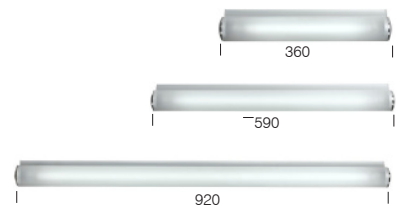

Sotto

WALL LAMP

Sotto 36 wall lamp
8w T5 Fluorescent

Sotto 59 wall lamp
13w T5 Fluorescent

Sotto 92 wall lamp
21w T5 Fluorescent

Colours: Aluminium & frost glass.